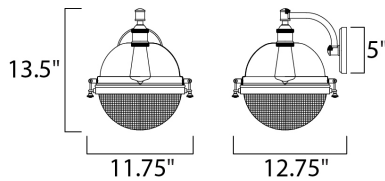

PRODUCT DESCRIPTION

This nautical design features a solid dome of aluminum finished in Oil Rubbed Bronze with solid brass hardware finished in Antique Brass. The Clear prismatic glass diffuser completes the authentic look of this outdoor collection.

MEASUREMENTS

DIMENSION : 11.75" W x 13.5" H x 12.75" Ext
 BACK PLATE : 5" W x 5" H x 4.75" HCO
 HANGING WEIGHT : 7.04 lb

LAMPING

INPUT VOLTAGE : 120V
 BULB : 1 x 60W Incandescent E26 Medium , 60W Total
 BULB INCLUDED : (Not Included)
 DIMMABLE : Yes
 LIGHTING_DIRECTION : Down